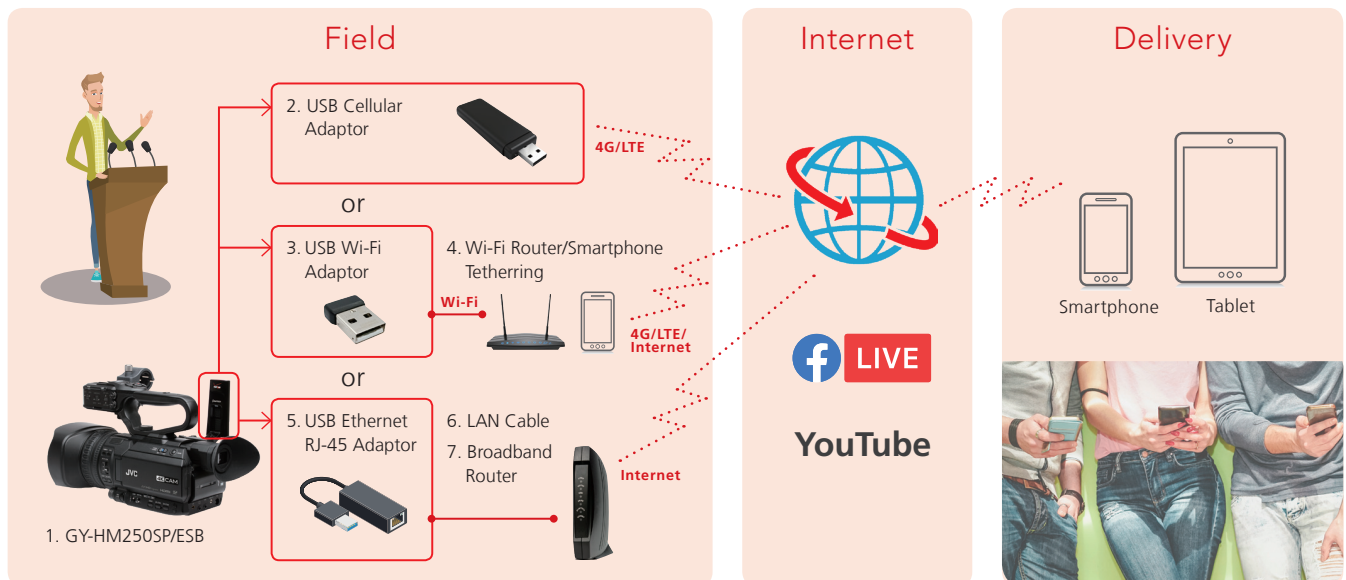

Live Streaming System

Item	Model	Description	Quantity
1	GY-HM250SP/ESB	4K Memory Card Camcorder	1
2	4G/LTE	USB Cellular Adaptor*	1
3	Wi-Fi	USB Wi-Fi Adaptor*	1
4		Wi-Fi Router/Smartphone Tethering	1
5	Ethernet (RJ-45) Connection	USB Ethernet (RJ-45) Adaptor*	1
6		LAN cable	1
7		Broadband Router (to connect the Internet)	1

*Refer to the list of compatible models:

- USB Cellular Adaptors
- USB Wi-Fi Adaptors
- Ethernet (RJ-45) Adaptors

<http://pro.jvc.com/pro/attributes/ip/manual/Supported_USB_adaptors.pdf>

Product and company names mentioned here are trademarks or registered trademarks of their respective owners. E.&O.E. Design and specifications subject to change without notice. Copyright © JVC KENWOOD Corporation. All Rights Reserved.

JVC KENWOOD Deutschland GmbH
Konrad-Adenauer-Allee 1-11
61118 Bad Vilbel
www.jvc.de

KCS-8487

JVC is the trademark or registered trademark of JVC KENWOOD Corporation.